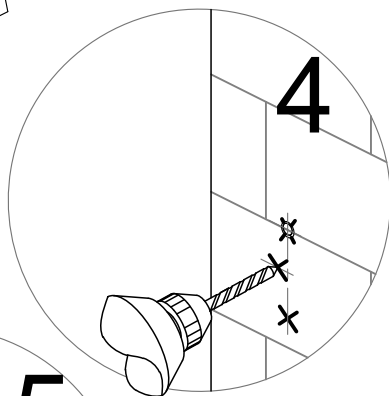

2x

BOX DOCIA

8501N

Tools required

Fittings required

6-8-10

GLASS

SEALS