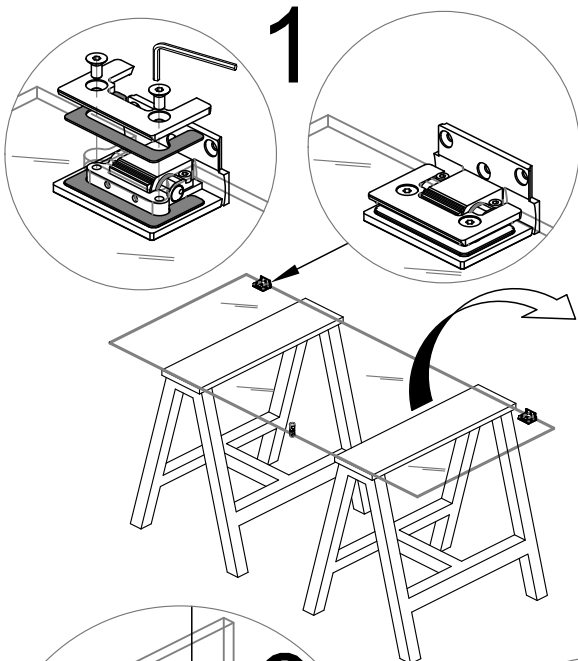

2x

BOX DOCIA

8501N

Tools required

Fittings required

6-8-10

GLASS

SEALS