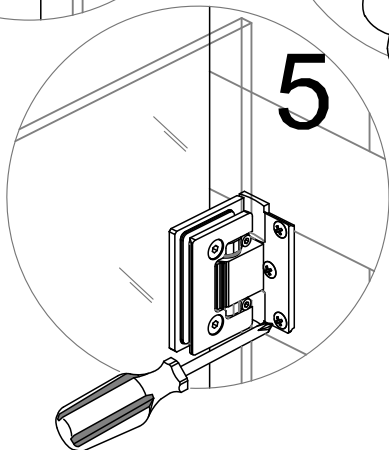

2x

BOX DOCIA

8501N

Tools required

Fittings required

6-8-10

GLASS

SEALS